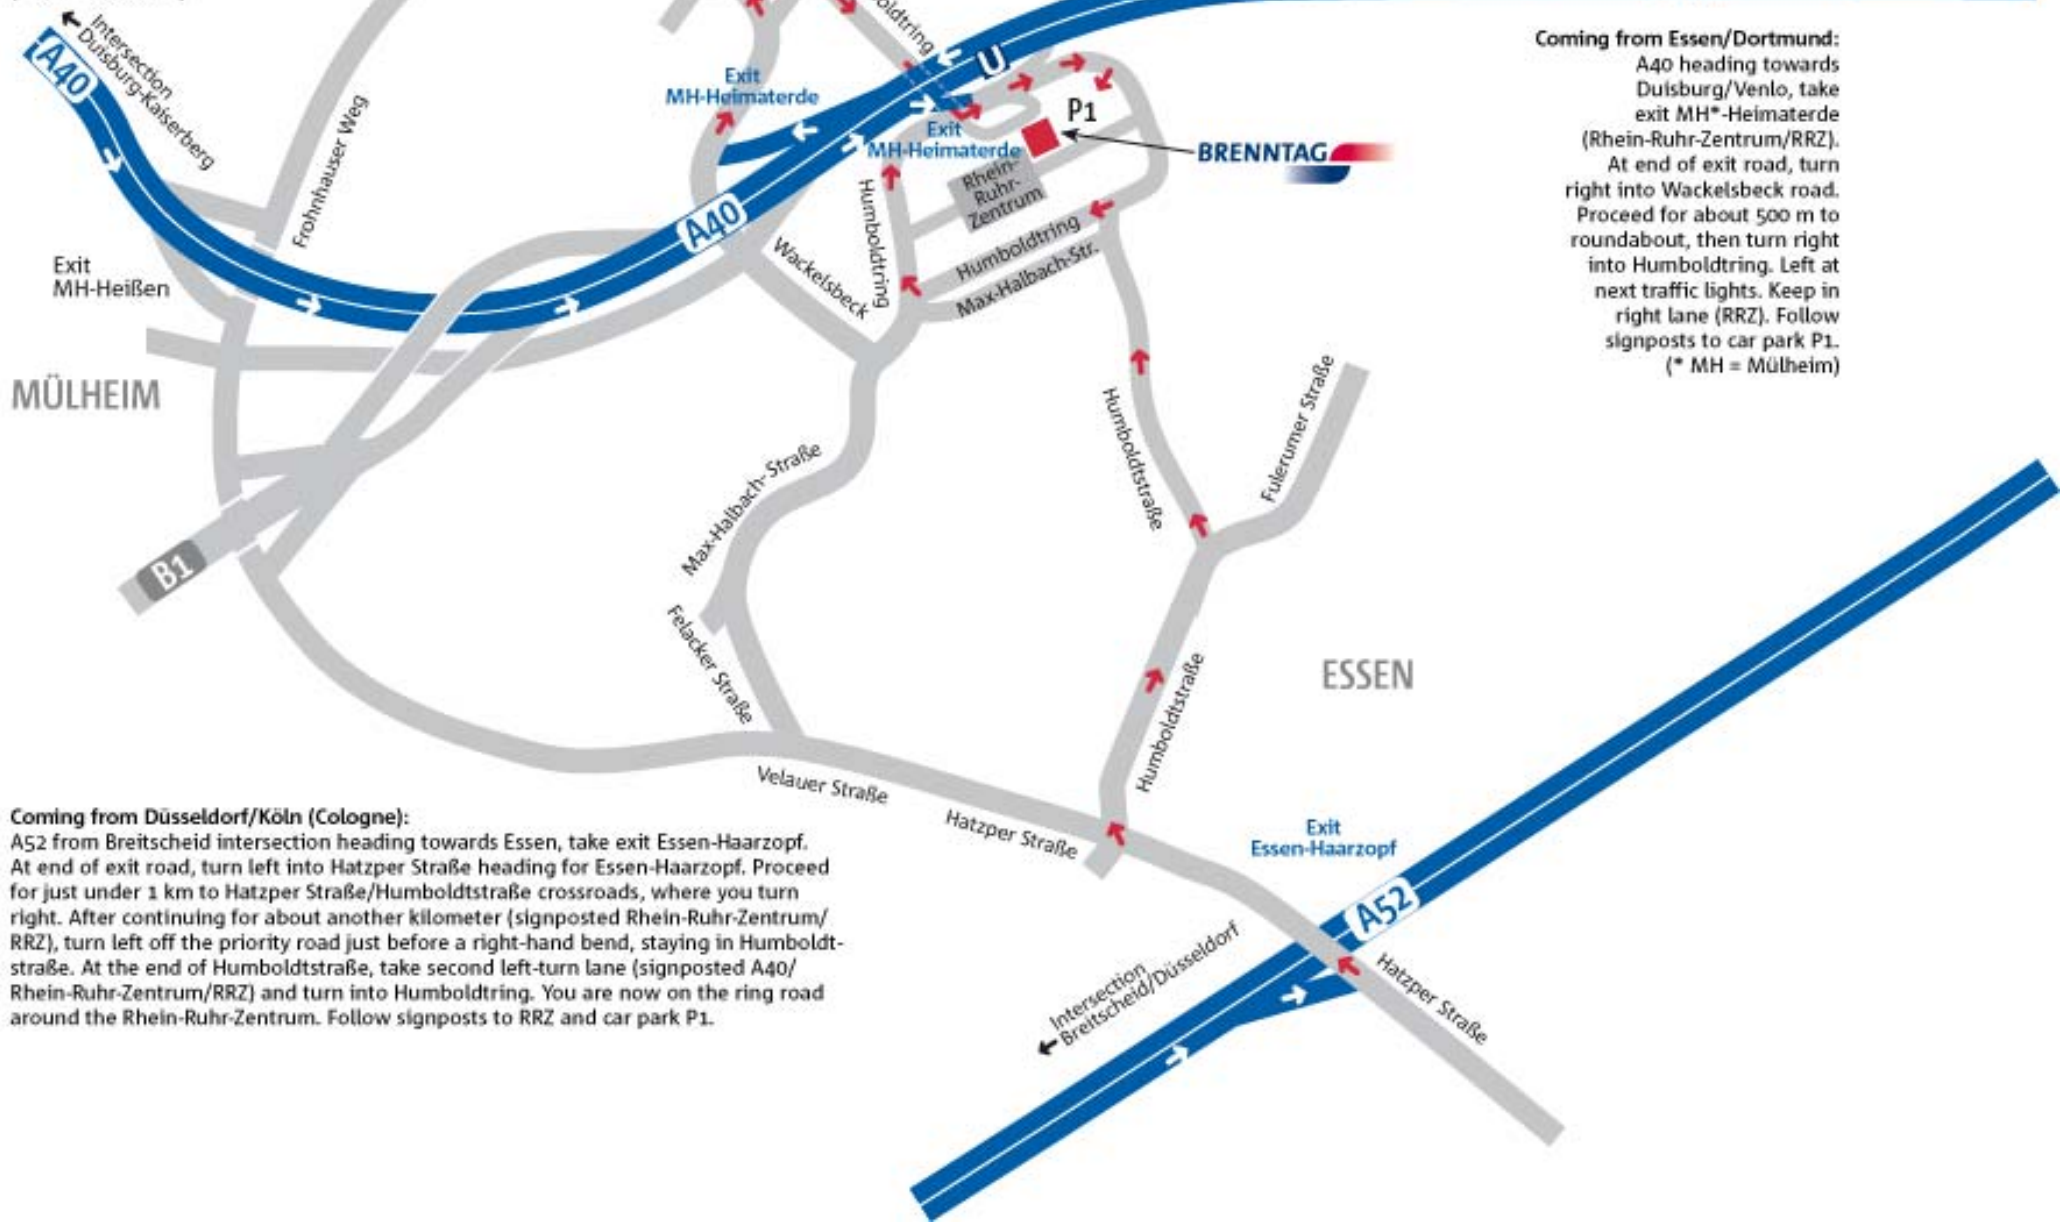

## How to find us:

Brenntag Holding GmbH  
Stinnes-Platz 1  
45472 Mülheim an der Ruhr  
Germany

Phone: +49 (0) 2 08/78 28-0  
Fax: +49 (0) 2 08/78 28-698  
info@brenntag.de  
www.brenntag.com

**Coming from Duisburg/Oberhausen:**  
A40 heading towards Essen/Dortmund,  
take exit MH\*-Heimaterde (Rhein-Ruhr-  
Zentrum/RRZ). After about 100 m, turn  
right into car park P1.  
(\* MH = Mülheim)

Triangle Essen-Ost/Dortmund →

**Coming from Essen/Dortmund:**  
A40 heading towards  
Duisburg/Venlo, take  
exit MH\*-Heimaterde  
(Rhein-Ruhr-Zentrum/RRZ).  
At end of exit road, turn  
right into Wackelsbeck road.  
Proceed for about 500 m to  
roundabout, then turn right  
into Humboldttring. Left at  
next traffic lights. Keep in  
right lane (RRZ). Follow  
signposts to car park P1.  
(\* MH = Mülheim)

**Coming from Düsseldorf/Köln (Cologne):**

A52 from Breitscheid intersection heading towards Essen, take exit Essen-Haarzopf.  
At end of exit road, turn left into Hatzper Straße heading for Essen-Haarzopf. Proceed  
for just under 1 km to Hatzper Straße/Humboldtstraße crossroads, where you turn  
right. After continuing for about another kilometer (signposted Rhein-Ruhr-Zentrum/  
RRZ), turn left off the priority road just before a right-hand bend, staying in Humboldt-  
straße. At the end of Humboldtstraße, take second left-turn lane (signposted A40/  
Rhein-Ruhr-Zentrum/RRZ) and turn into Humboldttring. You are now on the ring road  
around the Rhein-Ruhr-Zentrum. Follow signposts to RRZ and car park P1.