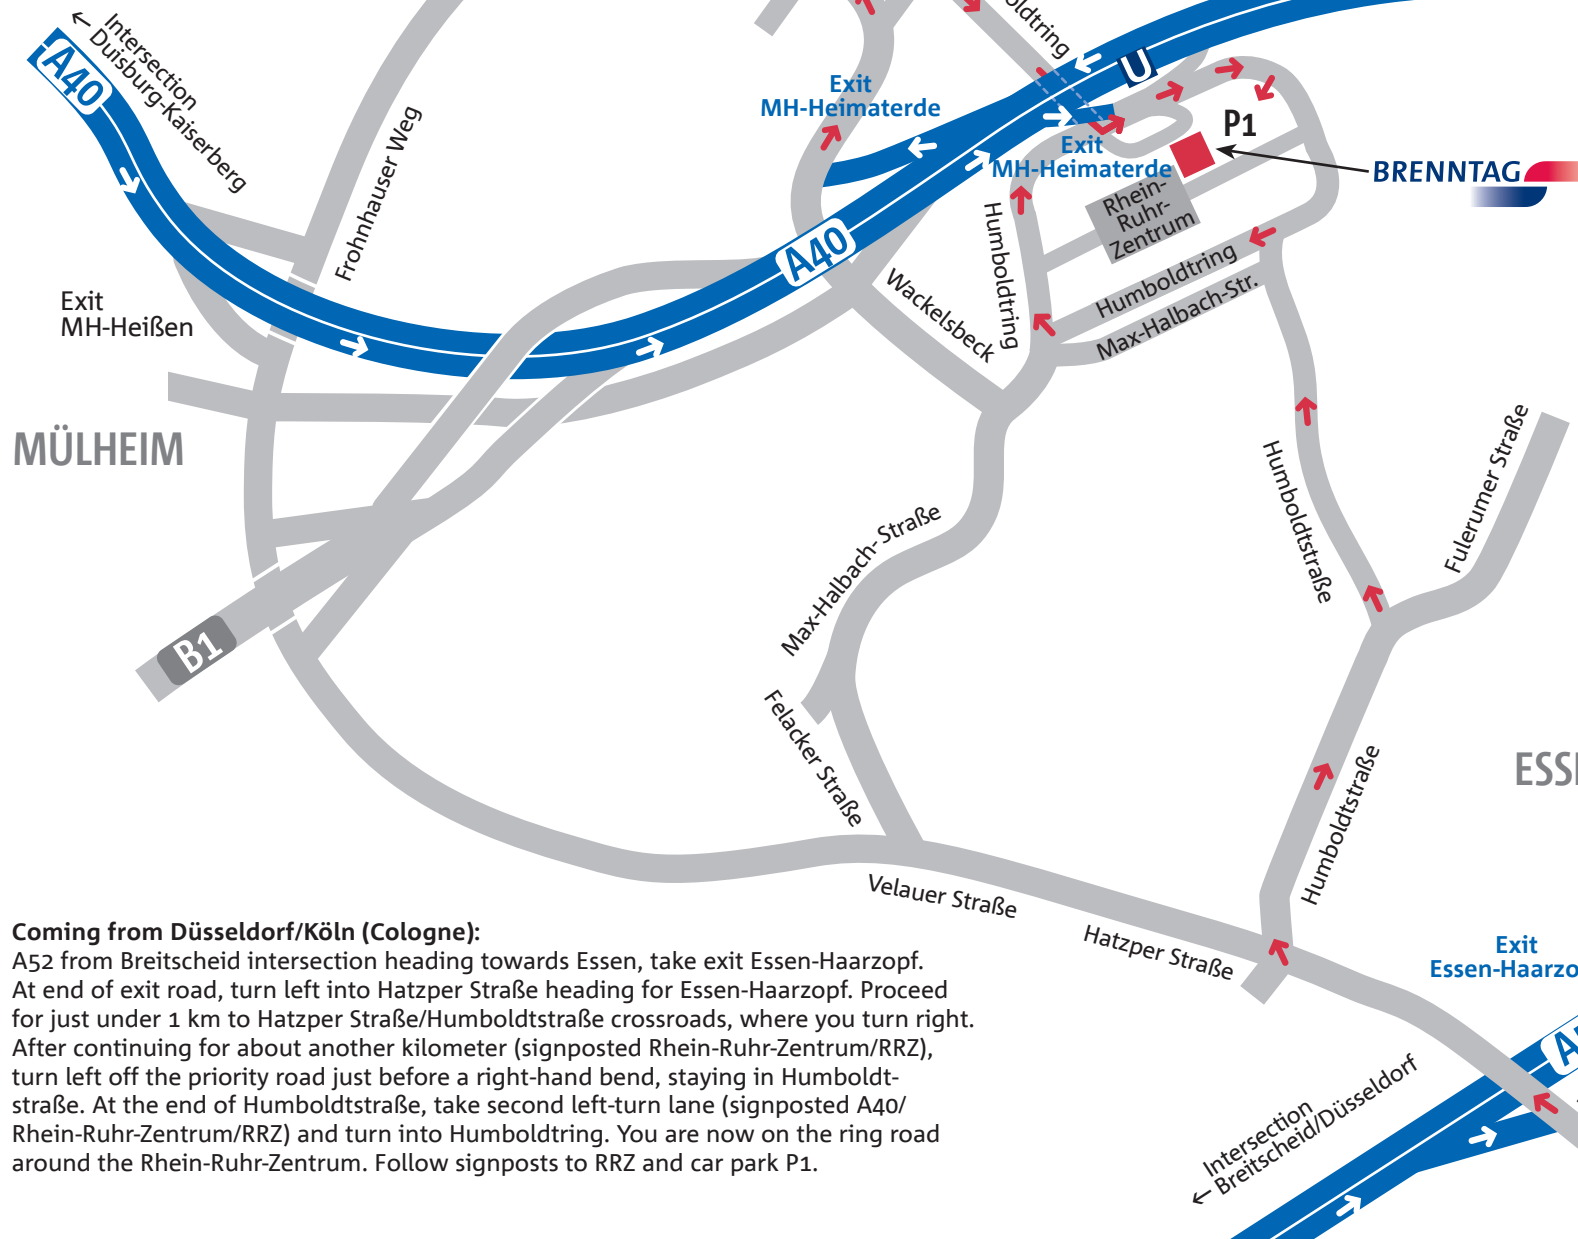

How to find us:

Brenntag AG
 Stinnes-Platz 1
 45472 Mülheim an der Ruhr
 Germany

Phone: +49 (0) 2 08/78 28-0
 Fax: +49 (0) 2 08/78 28-698
 info@brenntag.de
 www.brenntag.com

Coming from Duisburg/Oberhausen:
 A40 heading towards Essen/Dortmund, take exit MH*-Heimaterde (Rhein-Ruhr-Zentrum/RRZ). After about 100 m, turn right into car park P1.
 (* MH = Mülheim an der Ruhr)

Triangle Essen-Ost/Dortmund →

Coming from Essen/Dortmund:
 A40 heading towards Duisburg/Venlo, take exit MH*-Heimaterde (Rhein-Ruhr-Zentrum/RRZ). At end of exit road, turn right into Wackelsbeck road. Proceed for about 500 m to roundabout, then turn right into Humboldttring. Left at next traffic lights. Keep in right lane (RRZ). Follow signposts to car park P1.
 (* MH = Mülheim an der Ruhr)

Coming from Düsseldorf/Köln (Cologne):
 A52 from Breitscheid intersection heading towards Essen, take exit Essen-Haarzopf. At end of exit road, turn left into Hatzper Straße heading for Essen-Haarzopf. Proceed for just under 1 km to Hatzper Straße/Humboldtstraße crossroads, where you turn right. After continuing for about another kilometer (signposted Rhein-Ruhr-Zentrum/RRZ), turn left off the priority road just before a right-hand bend, staying in Humboldtstraße. At the end of Humboldtstraße, take second left-turn lane (signposted A40/Rhein-Ruhr-Zentrum/RRZ) and turn into Humboldttring. You are now on the ring road around the Rhein-Ruhr-Zentrum. Follow signposts to RRZ and car park P1.